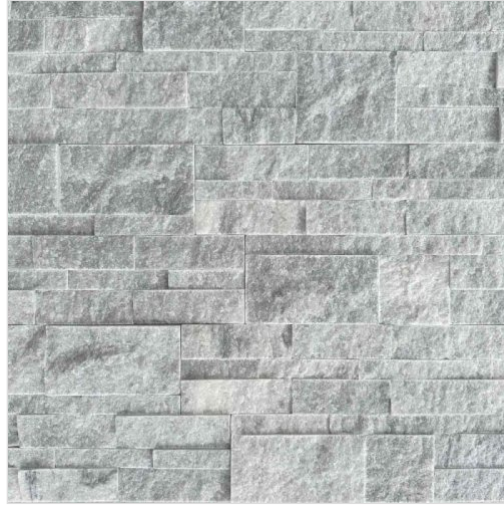

Grey Split Face

Majestic Stone

Product Specification Sheet | Generated May 30, 2026

Technical Specifications

Size

Wall cladding pieces, split-face formats, and custom sizing on request

Availability

Made to Order