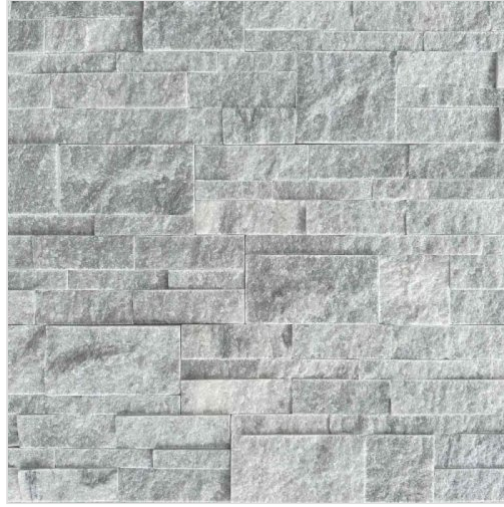

Grey Split Face

Majestic Stone

Product Specification Sheet | Generated June 21, 2026

Technical Specifications

Size

Wall cladding pieces, split-face formats, and custom sizing on request

Availability

Made to Order