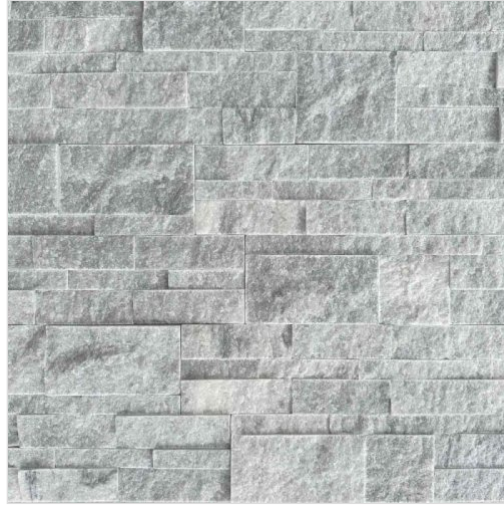

Grey Split Face

Majestic Stone

Product Specification Sheet | Generated May 10, 2026

Technical Specifications

Size

Wall cladding pieces, split-face formats, and custom sizing on request

Availability

Made to Order