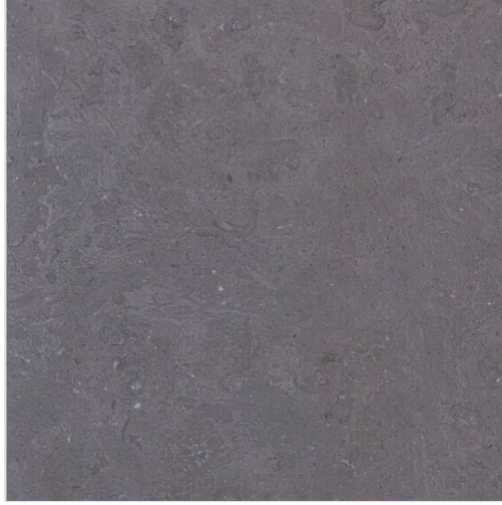

Melly Grey Light

Majestic Stone

Product Specification Sheet | Generated June 20, 2026

Technical Specifications

Size

Slabs, tiles, and cut-to-size on request

Availability

Made to Order