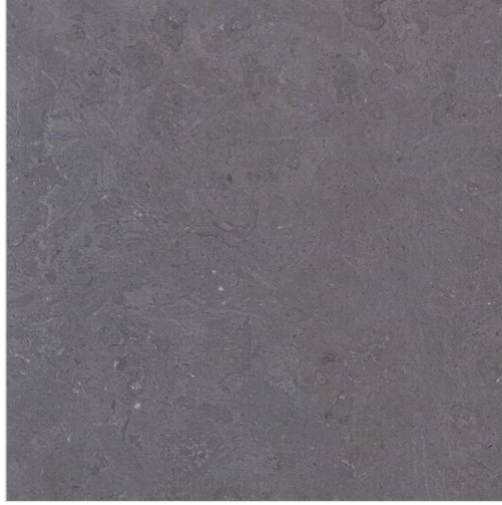

Melly Grey Light

Majestic Stone

Product Specification Sheet | Generated May 10, 2026

Technical Specifications

Size

Slabs, tiles, and cut-to-size on request

Availability

Made to Order